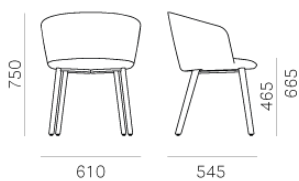

PEDRALI®
THE ITALIAN ESSENCE

NYM 2837

DESIGN:
CAZZANIGA MANDELLI PAGLIARULO

Nym Soft recalls the outlines of the oonymous wooden chairs collection, subtly accentuating and enhancing its comfort. Armchair with steel frame padded with polyurethane foam of different densities and solid ash wood legs.

INFORMATION REQUEST