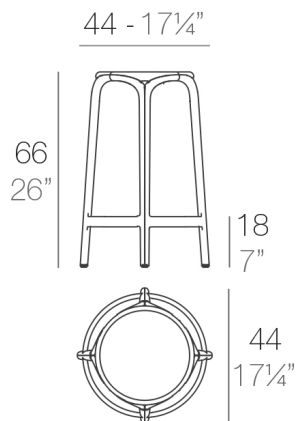

Weight

4.05 Kg

BROOKLYN Taburete 66
BROOKLYN Counter Stool 26"

Finishes

BASIC PP

Ref. 65028

Available in this colors

COLOR	BASIC INJECCION PP
BLUE	
MOSTAZA	
WHITE	
BLACK	
BRONZE	
RED	
ECRU	