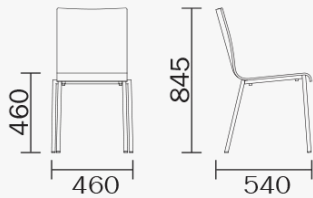

KUADRA 1321

DESIGN:
PEDRALI R&D

Stackable chair with multilayer shell bleached oak veneered. Shell also available stained wengé or ebony and zebrano veneered. Frame mm 20x20 available satinized, chromed or powder-coated.

INFORMATION REQUEST

LEGEND FINISHES

Linking device (code CG)
Linking device (code 1101/GANCIO)
Trolley (code 1391.100)