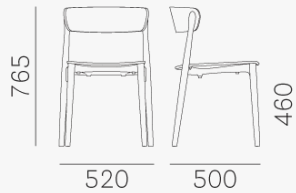

NEMEA 2820

DESIGN:
CAZZANIGA MANDELLI PAGLIARULO

Nemea is a collection of classically-shaped seatings, whose visible, light structural elements seem to be smoothed by time, like findings from the Ancient Greece. The chair seems to extend into an athletic pose, with its sinuous legs in solid ash grafted to the die-casted aluminium frame placed under the plywood seat. The embracing, comfortable backrest crowns the seat. Stackable.

INFORMATION REQUEST