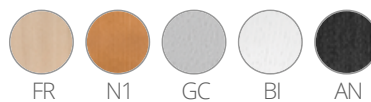

PEDRALI[®]
THE ITALIAN ESSENCE

NYM 2832

DESIGN:
CAZZANIGA MANDELLI PAGLIARULO

Nym Soft recalls the outlines of the oonymous wooden chairs collection, subtly accentuating and enhancing its comfort. Chair with steel frame padded with polyurethane foam of different densities and solid ash wood legs.

INFORMATION REQUEST

FRAME FINISHES

FABRICS (VIEW LEGEND FINISHES)

LEGEND FINISHES