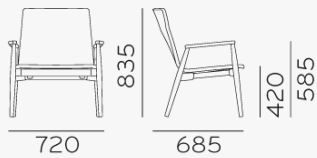

MALMÖ 298

DESIGN:
CAZZANIGA MANDELLI PAGLIARULO

Malmö Relax is an armchair with a large, cozy shell. Its high back supports the shoulders providing a perfect relaxation. The tapered ash wood and the sinuous and natural lines of the arms, with its pleasant touching, promise comfort for quite moments. Available in bleached, black or light grey stained solid ash wood and with plywood shell upholstered in fabric or simil leather.

The mark of
responsible forestry
FSC® C114358

INFORMATION REQUEST

LEGEND FINISHES

PRESS