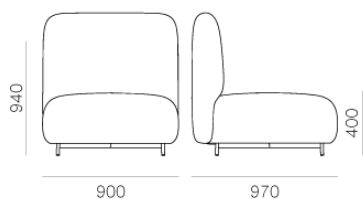

PEDRALI®
THE ITALIAN ESSENCE

BUDDY 212S

DESIGN:
MANUELA BUSETTI ANDREA GARUTI MATTEO REDAELLI

Buddy collection has been enriched with new elements that enhance its versatile, functional nature. The generous backrests, combined with softly upholstered poufs, create a family of soft modular seatings, that reflect the friendly spirit of the collection. Steel frame and tubular steel leg Ø20mm. Height 400 mm. A turning tablet can also be added to the configuration.

INFORMATION REQUEST

FRAME FINISHES

OA

POWDER COATED FRAME (VIEW LEGEND FINISHES)

FABRICS (VIEW LEGEND FINISHES)