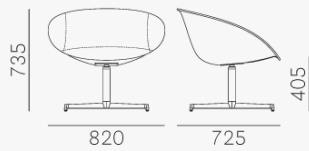

GLISS lounge 361

DESIGN:
CLAUDIO DONDOLI AND MARCO POCCHI

Gliss Lounge is designed for living an outdoor experience within home walls.

The injection moulded technopolymer shell is upholstered with genuine leather. Die casted aluminium swivel central base.

INFORMATION REQUEST

FRAME FINISHES

LEGEND FINISHES