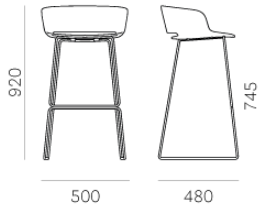

Art. 2748

SHELL FINISHES

POWDER COATED FRAME (VIEW LEGEND FINISHES)

FRAME FINISHES

LEGEND FINISHES

CERTIFICATIONS

Our website uses cookies, also of third parties, to provide you with a personalised service. Browsing on our website means that you have accepted their use. To change the configuration or get more information we invite you to read our Privacy Policy.

OK