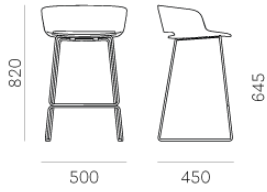

Art. 2747

SHELL FINISHES

POWDER COATED FRAME (VIEW LEGEND FINISHES)

FRAME FINISHES

LEGEND FINISHES

CERTIFICATIONS

Our website uses cookies, also of third parties, to provide you with a personalised service. Browsing on our website means that you have accepted their use. To change the configuration or get more information we invite you to read our Privacy Policy.

OK