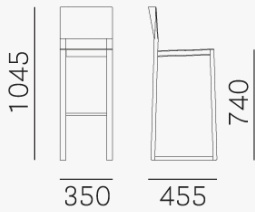

BRERA 386

DESIGN:
PEDRALI R&D

Small and comfortable just as the bars and restaurants of the picturesque Milan district.

Barstool with solid oak structure, seat and back in sandwich panel. Bleached oak or wenge stained finish. Seat height 740mm.

INFORMATION REQUEST

LEGEND FINISHES

CERTIFICATIONS