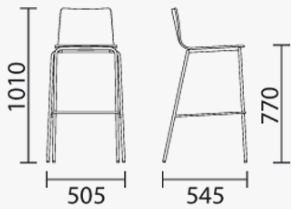

# INGA plywood 5617

DESIGN:  
PEDRALI R&D

Inga barstool is featured by soft and essential shapes. The shell is in oak veneered plywood, steel tube legs Ø16mm. Stackable. Height 750mm.

INFORMATION REQUEST