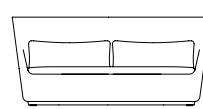

TECHNICAL DATA

COC006

MATERIALS

PLINTH

Manufactured using a solid hard-wood and ply frame and upholstered with CMHR multi density foam. CMHR foam cushion seat and back cushions. Available with nylon adjustable feet or an aluminium foil trim. Available in a wide range of contract fabrics or leathers.

REFERENCES