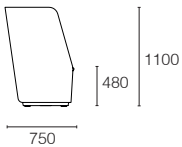

TECHNICAL DATA

COC005

MATERIALS

PLINTH

Manufactured using a solid hard-wood and ply frame and upholstered with CMHR multi density foam. CMHR foam cushion seat and back cushions. Available with nylon adjustable feet or an aluminium foil trim. Available in a wide range of contract fabrics or leathers.

REFERENCES